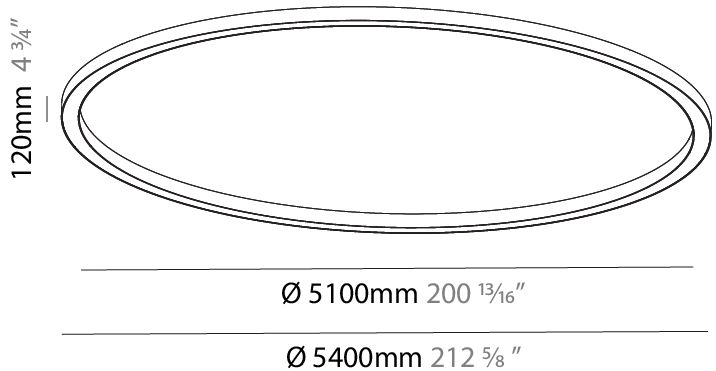

A32920- - -
base number   LED   Color   Finishes
                         Dimming   Temperature   (Diamond)

1. To build a product code in our configurator select the specify button on the base model # product page
2. To build a manual product code on this datasheet choose from the options listed below in blue font and add the suffix to the base model #

GENERAL

Series: Glorious
Subseries: Glorious
Brand: Prolicht
Division: Architectural
Mounting Type: Surface
Mounting Location: Ceiling

PHYSICAL

Diameter (mm): 5400
Diameter (in): 212 5/8
Height (mm): 120
Height (in): 4 3/4
Light Distribution: Direct
Weight (kg): 68
Weight (lbs): 149.6
Diffuser: PMMA - Opal
Fixture Finish: SSR / BKV / CWI / CRY / HAB / UFT / ITA / RUA / FTG / MYG / LOD / PUS / FRO / FUP / KIA / POP / BLS / SPG / MEY / GOH / GUM / CHC / COM / ABZ / JAG / OBR / MOS / ROR
Fixture Material: Aluminum

ELECTRICAL

Lamp Type: LED (Zhaga Standard)
Input Wattage (W): 280
Total Output Wattage (W): 224 / 179.2 (3500K)
Dimming: Non-Dimming / Phase Dimming (120Vac only) / 0-10V Dimming
Driver Included: Yes
Driver Location: Integrated
Driver Type: Constant Current - 120 / 277Vac
Driver Class: Class 2
Input Voltage (V): 120 - 277
Constant Current (MA): 350 / 800 (3500K)

LED

Color Temperature (°K): 3000 / 3500 / 4000
Max. Delivered Lumen (lm): 25840 / 26754 / 27300
CRI: >80 CRI
Efficiency (%): 65
Lamp Life (hrs): 50000

OPTICAL

RATINGS AND CERTIFICATIONS

Certified By: Certified for North American Standards
IP rating: IP20