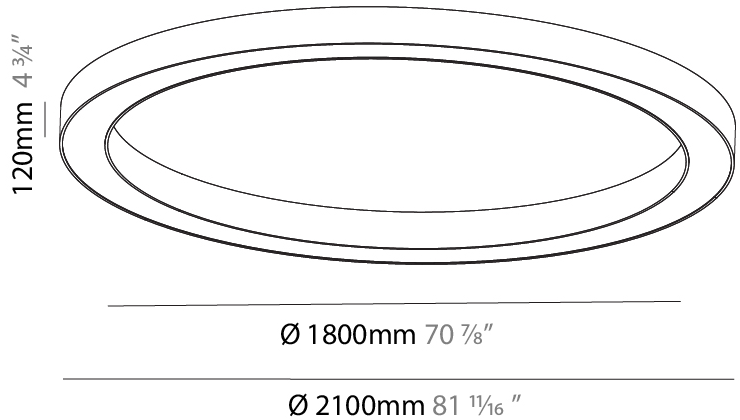

1. To build a product code in our configurator select the specify button on the base model # product page
2. To build a manual product code on this datasheet choose from the options listed below in blue font and add the suffix to the base model #

GENERAL

Series: Glorious
Subseries: Glorious
Brand: Prolicht
Division: Architectural
Mounting Type: Surface
Mounting Location: Ceiling
Subcategory: Ambient

PHYSICAL

Shape: Round
Diameter (mm): 2100
Diameter (in): 82 11/16
Height (mm): 120
Height (in): 4 3/4
Light Distribution: Direct
Weight (kg): 25.133
Weight (lbs): 55.29
Diffuser: PMMA - Opal
Fixture Finish: SSR / BKV / CWI / CRY / HAB / UFT / ITA / RUA / FTG / MYG / LOD / PUS / FRO / FUP / KIA / POP / BLS / SPG / MEY / GOH / GUM / CHC / COM / ABZ / JAG / OBR / MOS / ROR
Fixture Material: Aluminum

ELECTRICAL

Lamp Type: LED (Zhaga Standard)
Input Wattage (W): 101
Total Output Wattage (W): 84 / 67.2 (3500K)
Dimming: Non-Dimming / Phase Dimming (120Vac only) / 0-10V Dimming
Driver Included: Yes
Driver Location: Integrated
Driver Type: Constant Current - 120 / 277Vac
Driver Class: Class 2
Input Voltage (V): 120 - 277
Constant Current (MA): 350 / 700 (3500K)

LED

Color Temperature (°K): 3000 / 3500 / 4000
Max. Delivered Lumen (lm): 9690 / 10035 / 10240
CRI: >80 CRI
Efficiency (%): 65
Lamp Life (hrs): 50000

OPTICAL

RATINGS AND CERTIFICATIONS

Certified By: Certified for North American Standards
IP rating: IP20